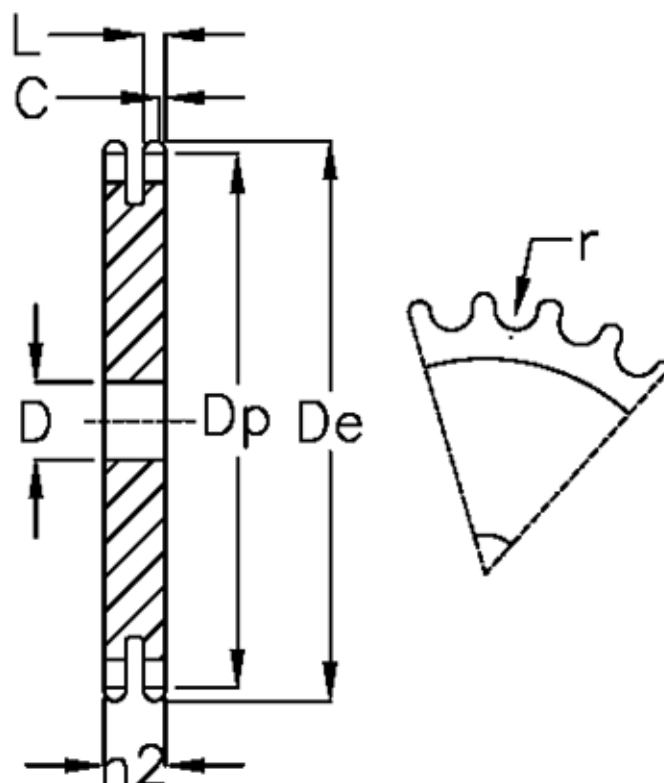

Article number: 616022008065

Description: Plate wheel 16 B-2 Z=65 duplex

Measures

C = 3

D = 30

De = 538.8

Dp = 525.73

For chain size = 1 tomme x 17,02 mm

For chain type = 16 B-2

h2 = 47.7

L = 15.8

Number of teeth = 65

r = 15.88